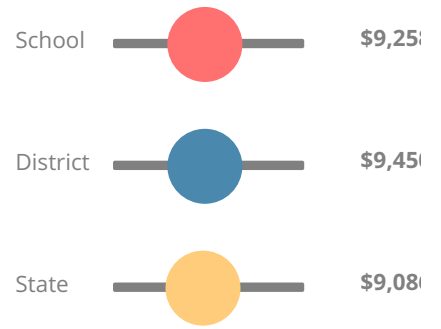

School Wide

C
77

Year	Haralson County Middle School
2017	C
2016	B
2015	B
2014	B
2013	C

Grade conversion	
A	90 - 100
B	80 - 89.9
C	70 - 79.9
D	60 - 69.9
F	0 - 59.9

CCRPI Single Score

Student Mobility Rate

16.0%

School Climate Star Rating

Financial Efficiency Star Rating

Per Pupil Expenditures

Race/Ethnicity

Free/Reduced-Price Lunch (FRL)

Students with Disability (SWD)

English Language Learners (ELL)

Middle School