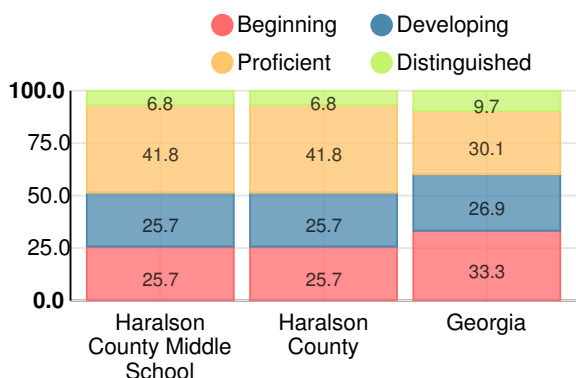

School Climate Star Rating

Financial Efficiency Star Rating

Per Pupil Expenditures

Race/Ethnicity

Free/Reduced-Price Lunch (FRL)

Students with Disability (SWD)

English Language Learners (ELL)

Middle School

CCRPI Score

Haralson County Middle School

Indicator	2017
Achievement	30.4
Progress	34.1
Gap	6.7
Challenge	5.8
CCRPI Score	77.0

English

Percent of students scoring in each performance level on 2017 Georgia Milestones for middle school grades

Mathematics

Percent of students scoring in each performance level on 2017 Georgia Milestones for middle school grades

Science

Percent of students scoring in each performance level on 2017 Georgia Milestones for middle school grades