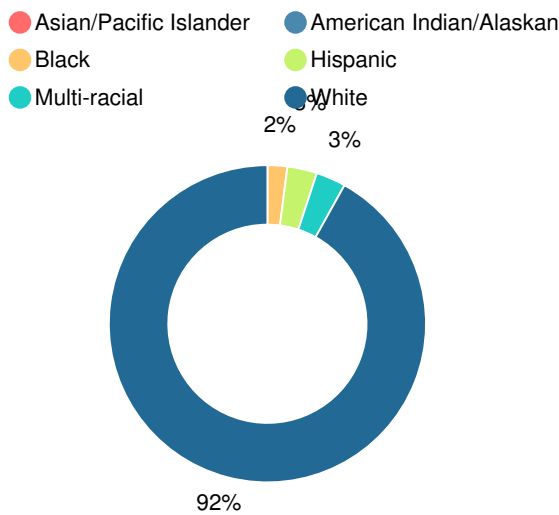

School Climate Star Rating

Financial Efficiency Star Rating

Per Pupil Expenditures

Race/Ethnicity

Free/Reduced-Price Lunch (FRL)

Students with Disability (SWD)

English Language Learners (ELL)

Middle School