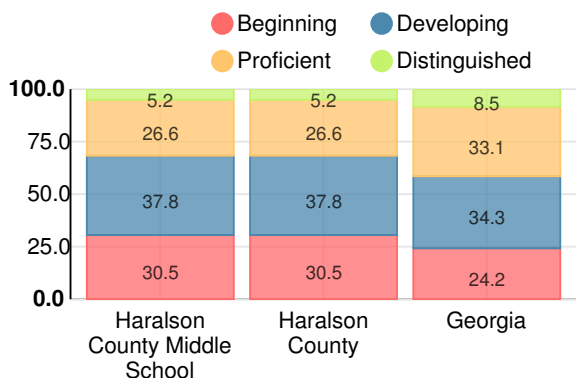

Haralson County Middle School

 2633 Georgia Highway 120, Tallapoosa, GA 30176

 (770)646-8600

 Grades: 6-8

 Enrollment: 722 students

Performance Snapshot

- Haralson County Middle School's **overall performance is higher than 58% of schools in the state** and is similar to its district.
- Its students' **academic growth is higher than 40% of schools in the state.**
- **66.1% of its 8th grade students are reading at or above the grade level target.**
- Haralson County Middle School is **Beating the Odds**, meaning that it performs better than similar schools.

School Wide

C
77

Year	Haralson County Middle School
2017	C
2016	B
2015	B
2014	B
2013	C

Grade conversion	
A	90 - 100
B	80 - 89.9
C	70 - 79.9
D	60 - 69.9
F	0 - 59.9

CCRPI Single Score

Student Mobility Rate

16.0%

School Climate Star Rating

Financial Efficiency Star Rating

Per Pupil Expenditures

Race/Ethnicity

Free/Reduced-Price Lunch (FRL)

Students with Disability (SWD)

English Language Learners (ELL)

Middle School

CCRPI Score

Haralson County Middle School

Indicator	2017
Achievement	30.4
Progress	34.1
Gap	6.7
Challenge	5.8
CCRPI Score	77.0

English

Percent of students scoring in each performance level on 2017 Georgia Milestones for middle school grades