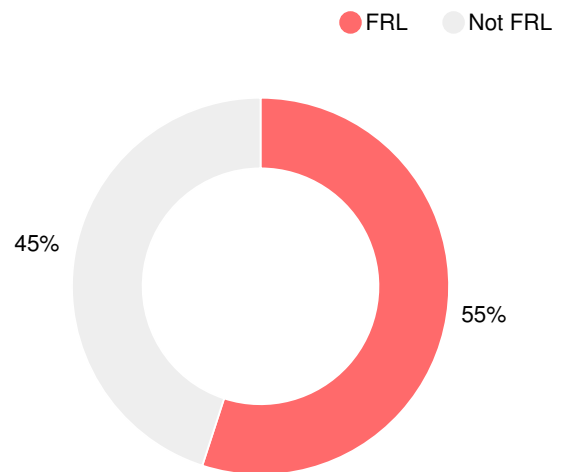

School Climate Star Rating

Financial Efficiency Star Rating

Per Pupil Expenditures

Race/Ethnicity

Free/Reduced-Price Lunch (FRL)

Students with Disability (SWD)

English Language Learners (ELL)

Middle School

CCRPI Score

Haralson County Middle School

Indicator	2017
Achievement	30.4
Progress	34.1
Gap	6.7
Challenge	5.8
CCRPI Score	77.0

English

Percent of students scoring in each performance level on 2017 Georgia Milestones for middle school grades