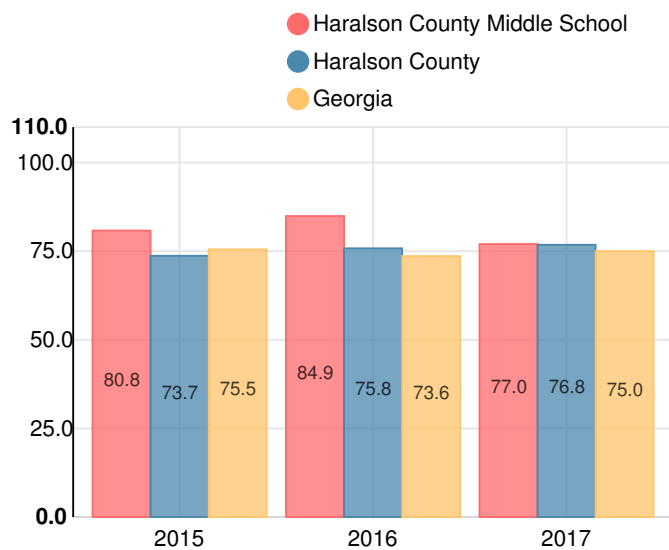

Haralson County Middle School

 2633 Georgia Highway 120, Tallapoosa, GA 30176

 (770)646-8600

 Grades: 6-8

 Enrollment: 722 students

Performance Snapshot

- Haralson County Middle School's **overall performance is higher than 58% of schools in the state** and is similar to its district.
- Its students' **academic growth is higher than 40% of schools in the state.**
- **66.1% of its 8th grade students are reading at or above the grade level target.**
- Haralson County Middle School is **Beating the Odds**, meaning that it performs better than similar schools.

School Wide

C
77

Year	Haralson County Middle School
2017	C
2016	B
2015	B
2014	B
2013	C

Grade conversion	
A	90 - 100
B	80 - 89.9
C	70 - 79.9
D	60 - 69.9
F	0 - 59.9

CCRPI Single Score

Student Mobility Rate

16.0%