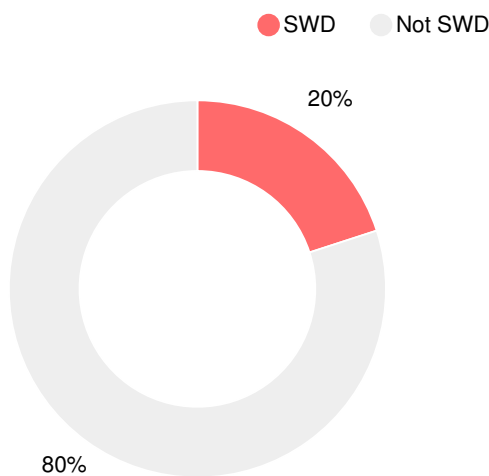

School Climate Star Rating

Financial Efficiency Star Rating

Per Pupil Expenditures

Race/Ethnicity

Free/Reduced-Price Lunch (FRL)

Students with Disability (SWD)

English Language Learners (ELL)

Middle School