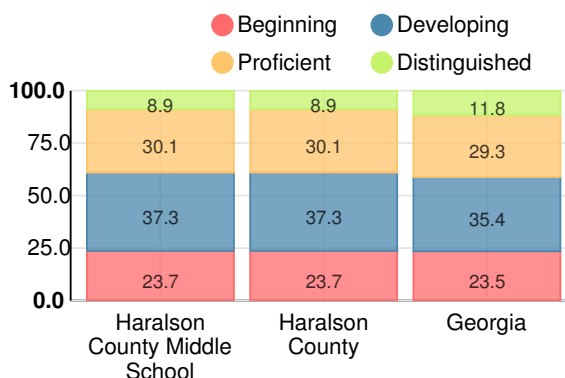

School Climate Star Rating

Financial Efficiency Star Rating

Per Pupil Expenditures

Race/Ethnicity

Free/Reduced-Price Lunch (FRL)

Students with Disability (SWD)

English Language Learners (ELL)

Middle School

CCRPI Score

Haralson County Middle School

Indicator	2017
Achievement	30.4
Progress	34.1
Gap	6.7
Challenge	5.8
CCRPI Score	77.0

English

Percent of students scoring in each performance level on 2017 Georgia Milestones for middle school grades

Mathematics

Percent of students scoring in each performance level on 2017 Georgia Milestones for middle school grades

Science

Percent of students scoring in each performance level on 2017 Georgia Milestones for middle school grades

Social Studies

Percent of students scoring in each performance level on 2017 Georgia Milestones for middle school grades

Reading at or above the Grade Level Target (8th Grade)

Percent of students in grade 8 achieving Lexile measure greater than 1050