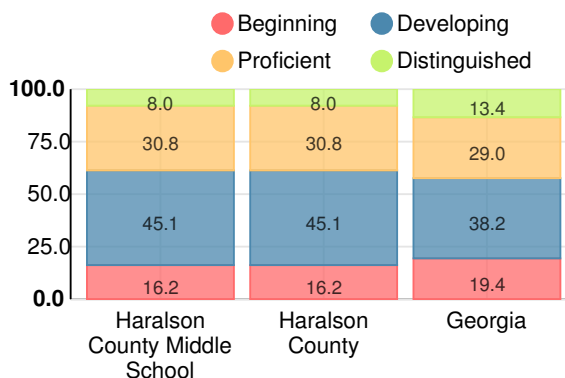

School Climate Star Rating

Financial Efficiency Star Rating

Per Pupil Expenditures

Race/Ethnicity

Free/Reduced-Price Lunch (FRL)

Students with Disability (SWD)

English Language Learners (ELL)

Middle School

CCRPI Score

Haralson County Middle School

Indicator	2017
Achievement	30.4
Progress	34.1
Gap	6.7
Challenge	5.8
CCRPI Score	77.0

English

Percent of students scoring in each performance level on 2017 Georgia Milestones for middle school grades

Mathematics

Percent of students scoring in each performance level on 2017 Georgia Milestones for middle school grades

Science

Percent of students scoring in each performance level on 2017 Georgia Milestones for middle school grades