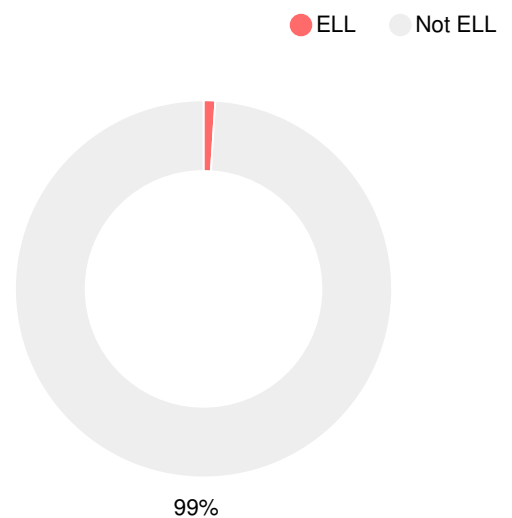

School Climate Star Rating

Financial Efficiency Star Rating

Per Pupil Expenditures

Race/Ethnicity

Free/Reduced-Price Lunch (FRL)

Students with Disability (SWD)

English Language Learners (ELL)

Middle School

CCRPI Score

Haralson County Middle School

Indicator	2017
Achievement	30.4
Progress	34.1
Gap	6.7
Challenge	5.8
CCRPI Score	77.0

English

Percent of students scoring in each performance level on 2017 Georgia Milestones for middle school grades