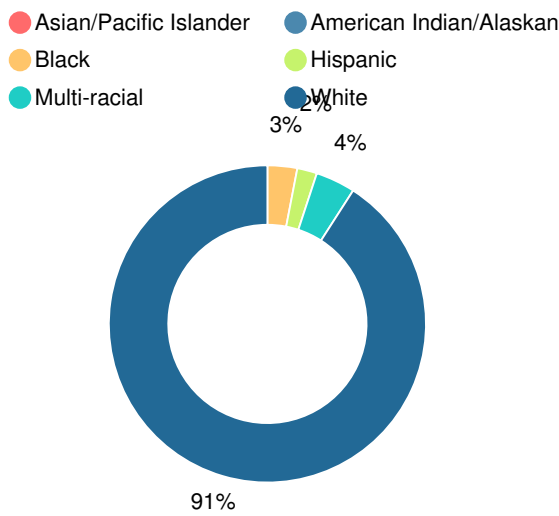

Race/Ethnicity