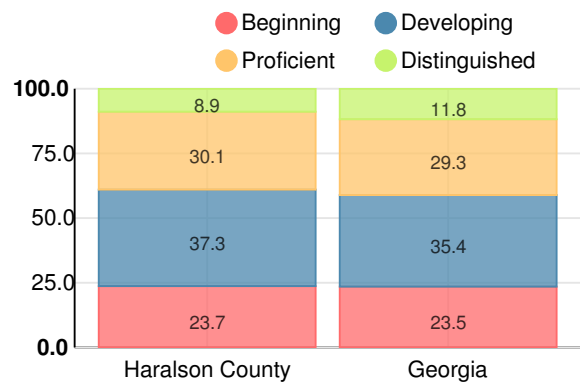

Reading at or above the Grade Level Target (5th Grade)

Percent of students in grade 5 achieving Lexile measure equal to or greater than 850

Middle School

English

Percent of students scoring in each performance level on 2017 Georgia Milestones for middle school grades

Mathematics

Percent of students scoring in each performance level on 2017 Georgia Milestones for middle school grades

Science

Percent of students scoring in each performance level on 2017 Georgia Milestones for middle school grades

Social Studies

Percent of students scoring in each performance level on 2017 Georgia Milestones for middle school grades

**Reading at or above the Grade Level Target
(8th Grade)**

Percent of students in grade 8 achieving Lexile measure greater than 1050