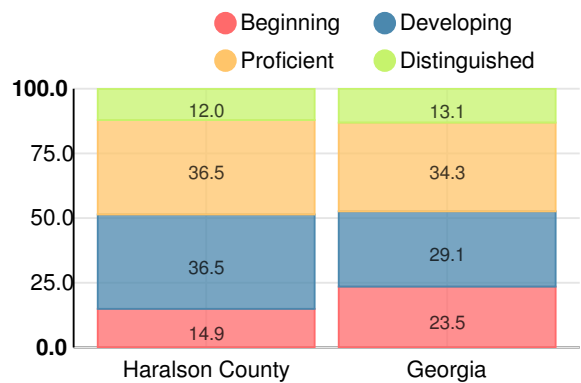

Social Studies

Percent of students scoring in each performance level on 2017 Georgia Milestones for middle school grades

**Reading at or above the Grade Level Target
(8th Grade)**

Percent of students in grade 8 achieving Lexile measure greater than 1050

High School

American Literature & Composition

Percent of students scoring in each performance level on 2017 Georgia Milestones

Coordinate Algebra/Algebra I

Percent of students scoring in each performance level on 2017 Georgia Milestones

Biology

Percent of students scoring in each performance level on 2017 Georgia Milestones

US History

Percent of students scoring in each performance level on 2017 Georgia Milestones

College Readiness

Percent of high school graduates who are college ready