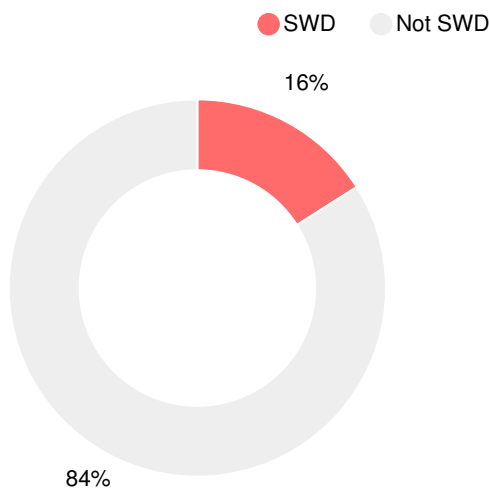

Per Pupil Expenditures

Race/Ethnicity

Free/Reduced-Price Lunch (FRL)

Students with Disability (SWD)

English Language Learners (ELL)

Elementary

English

Percent of students scoring in each performance level on 2017 Georgia Milestones for elementary grades