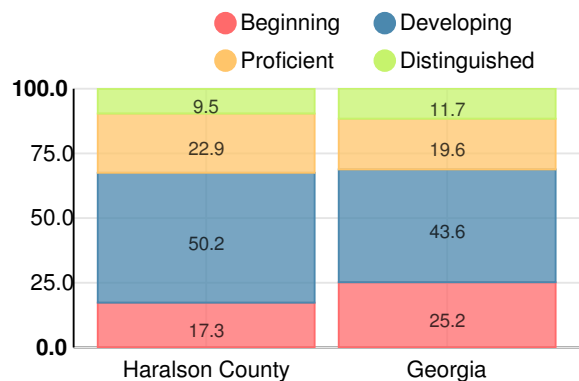

Per Pupil Expenditures

Race/Ethnicity

Free/Reduced-Price Lunch (FRL)

Students with Disability (SWD)

English Language Learners (ELL)

Elementary

English

Percent of students scoring in each performance level on 2017 Georgia Milestones for elementary grades

Mathematics

Percent of students scoring in each performance level on 2017 Georgia Milestones for elementary grades

Science

Percent of students scoring in each performance level on 2017 Georgia Milestones for elementary grades

Social Studies

Percent of students scoring in each performance level on 2017 Georgia Milestones for elementary grades

Reading at or above the Grade Level Target (3rd Grade)

Percent of students in grade 3 achieving Lexile measure equal to or greater than 650