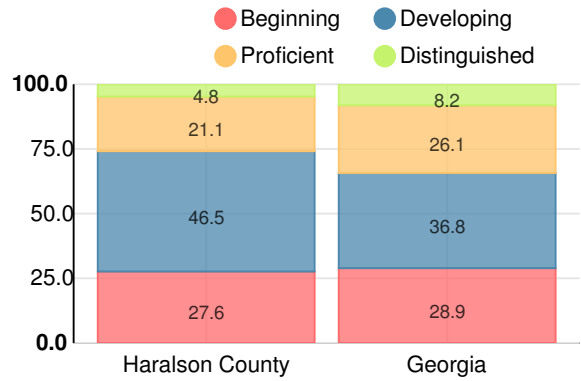

Social Studies

Percent of students scoring in each performance level on 2017 Georgia Milestones for middle school grades

**Reading at or above the Grade Level Target
(8th Grade)**

Percent of students in grade 8 achieving Lexile measure greater than 1050

High School

American Literature & Composition

Percent of students scoring in each performance level on 2017 Georgia Milestones

Coordinate Algebra/Algebra I

Percent of students scoring in each performance level on 2017 Georgia Milestones

Biology

Percent of students scoring in each performance level on 2017 Georgia Milestones

US History

Percent of students scoring in each performance level on 2017 Georgia Milestones

College Readiness

Percent of high school graduates who are college ready