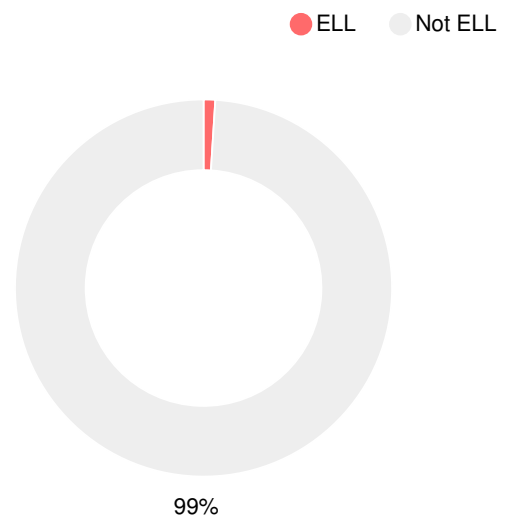

Per Pupil Expenditures

Race/Ethnicity

Free/Reduced-Price Lunch (FRL)

Students with Disability (SWD)

English Language Learners (ELL)

Elementary

English

Percent of students scoring in each performance level on 2017 Georgia Milestones for elementary grades