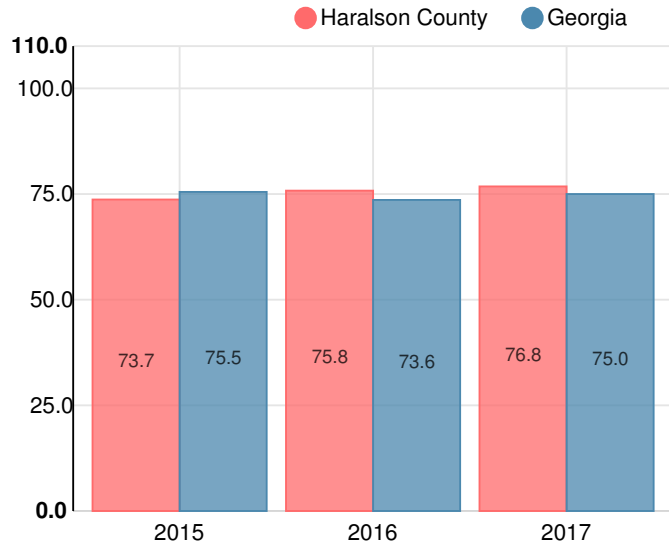

Haralson County

 299 Robertson Ave., Tallapoosa, GA 30176

 (770)574-2500

 Enrollment: 3300 students

Performance Snapshot

- Haralson County's **overall performance is higher than 68% of districts.**
- Its elementary students' **academic growth is higher than 49% of districts.**
- Its middle school students' **academic growth is higher than 42% of districts.**
- Its high school students' **academic growth is higher than 49% of districts.**
- **43.2% of its 3rd grade students are reading at or above the grade level target.**
- **66.1% of its 8th grade students are reading at or above the grade level target.**
- **Its four-year graduation rate is 93.2%, which is higher than 88% of districts.**
- **55.6% of graduates are college ready.**

District Wide

C
76.8

Year	Haralson County
2017	C
2016	C
2015	C

Grade conversion	
A	90 - 100
B	80 - 89.9
C	70 - 79.9
D	60 - 69.9
F	0 - 59.9

CCRPI Single Score

Student Mobility Rate

17.7%

Financial Efficiency Star Rating