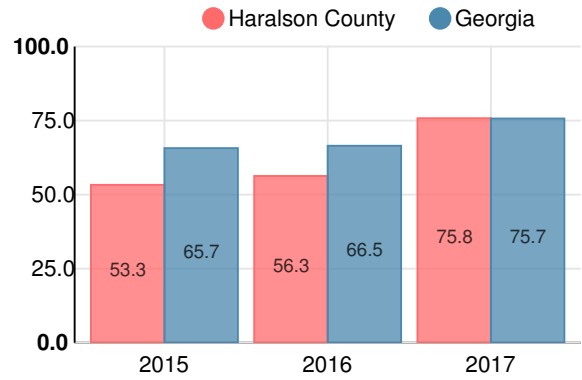

Social Studies

Percent of students scoring in each performance level on 2017 Georgia Milestones for elementary grades

Reading at or above the Grade Level Target (3rd Grade)

Percent of students in grade 3 achieving Lexile measure equal to or greater than 650

Reading at or above the Grade Level Target (5th Grade)

Percent of students in grade 5 achieving Lexile measure equal to or greater than 850

Middle School

English

Percent of students scoring in each performance level on 2017 Georgia Milestones for middle school grades