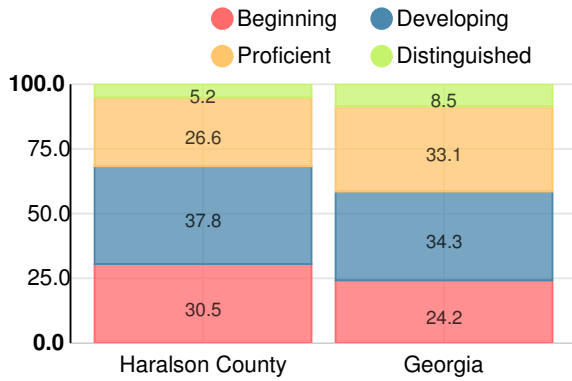

Social Studies

Percent of students scoring in each performance level on 2017 Georgia Milestones for elementary grades

Reading at or above the Grade Level Target (3rd Grade)

Percent of students in grade 3 achieving Lexile measure equal to or greater than 650

Reading at or above the Grade Level Target (5th Grade)

Percent of students in grade 5 achieving Lexile measure equal to or greater than 850

Middle School

English

Percent of students scoring in each performance level on 2017 Georgia Milestones for middle school grades

Mathematics

Percent of students scoring in each performance level on 2017 Georgia Milestones for middle school grades

Science

Percent of students scoring in each performance level on 2017 Georgia Milestones for middle school grades