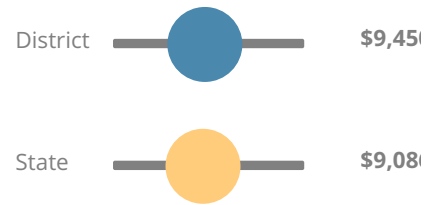

Student Mobility Rate

17.7%

Financial Efficiency Star Rating

Per Pupil Expenditures