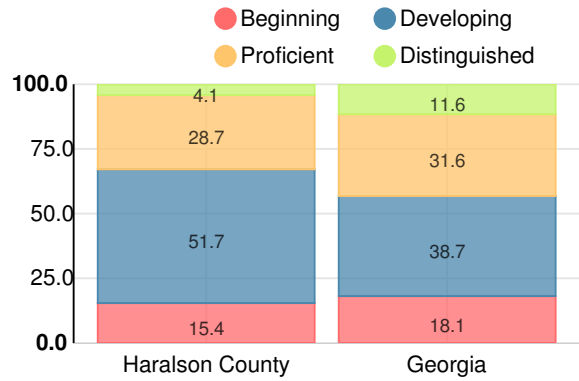

District Wide

C
76.8

Year	Haralson County
2017	C
2016	C
2015	C

Grade conversion	
A	90 - 100
B	80 - 89.9
C	70 - 79.9
D	60 - 69.9
F	0 - 59.9

CCRPI Single Score

Student Mobility Rate

17.7%

Financial Efficiency Star Rating

Per Pupil Expenditures

Race/Ethnicity

Free/Reduced-Price Lunch (FRL)

Students with Disability (SWD)

English Language Learners (ELL)

Elementary

English

Percent of students scoring in each performance level on 2017 Georgia Milestones for elementary grades

Mathematics

Percent of students scoring in each performance level on 2017 Georgia Milestones for elementary grades

Science

Percent of students scoring in each performance level on 2017 Georgia Milestones for elementary grades

Social Studies

Percent of students scoring in each performance level on 2017 Georgia Milestones for elementary grades

Reading at or above the Grade Level Target (3rd Grade)

Percent of students in grade 3 achieving Lexile measure equal to or greater than 650