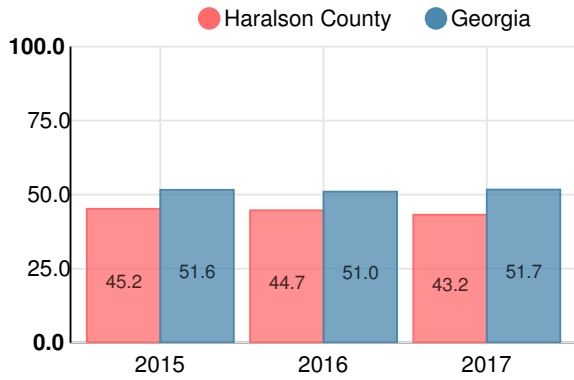

Mathematics

Percent of students scoring in each performance level on 2017 Georgia Milestones for elementary grades

Science

Percent of students scoring in each performance level on 2017 Georgia Milestones for elementary grades

Social Studies

Percent of students scoring in each performance level on 2017 Georgia Milestones for elementary grades

Reading at or above the Grade Level Target (3rd Grade)

Percent of students in grade 3 achieving Lexile measure equal to or greater than 650