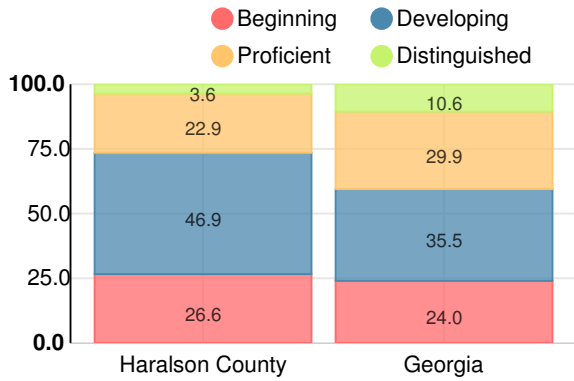

District Wide

C
76.8

Year	Haralson County
2017	C
2016	C
2015	C

Grade conversion	
A	90 - 100
B	80 - 89.9
C	70 - 79.9
D	60 - 69.9
F	0 - 59.9

CCRPI Single Score

Student Mobility Rate

17.7%

Financial Efficiency Star Rating

Per Pupil Expenditures

Race/Ethnicity

Free/Reduced-Price Lunch (FRL)

Students with Disability (SWD)

English Language Learners (ELL)

Elementary

English

Percent of students scoring in each performance level on 2017 Georgia Milestones for elementary grades

Mathematics

Percent of students scoring in each performance level on 2017 Georgia Milestones for elementary grades

Science

Percent of students scoring in each performance level on 2017 Georgia Milestones for elementary grades

Social Studies

Percent of students scoring in each performance level on 2017 Georgia Milestones for elementary grades

Reading at or above the Grade Level Target (3rd Grade)

Percent of students in grade 3 achieving Lexile measure equal to or greater than 650