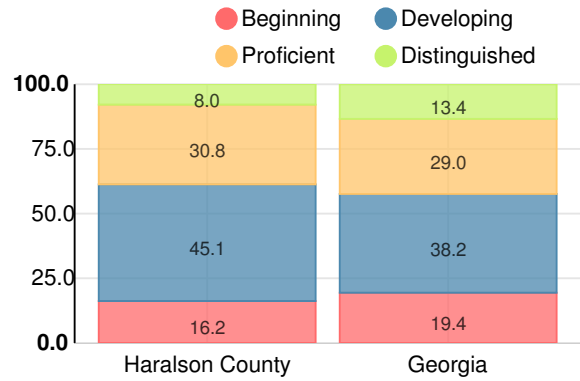

Social Studies

Percent of students scoring in each performance level on 2017 Georgia Milestones for elementary grades

Reading at or above the Grade Level Target (3rd Grade)

Percent of students in grade 3 achieving Lexile measure equal to or greater than 650

Reading at or above the Grade Level Target (5th Grade)

Percent of students in grade 5 achieving Lexile measure equal to or greater than 850

Middle School

English

Percent of students scoring in each performance level on 2017 Georgia Milestones for middle school grades

Mathematics

Percent of students scoring in each performance level on 2017 Georgia Milestones for middle school grades

Science

Percent of students scoring in each performance level on 2017 Georgia Milestones for middle school grades