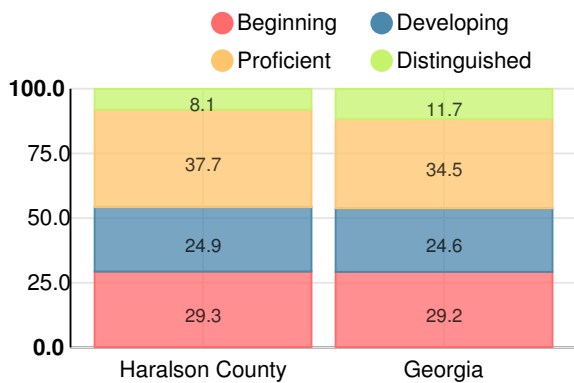

Social Studies

Percent of students scoring in each performance level on 2017 Georgia Milestones for middle school grades

**Reading at or above the Grade Level Target
(8th Grade)**

Percent of students in grade 8 achieving Lexile measure greater than 1050

High School

American Literature & Composition

Percent of students scoring in each performance level on 2017 Georgia Milestones

Coordinate Algebra/Algebra I

Percent of students scoring in each performance level on 2017 Georgia Milestones

Biology

Percent of students scoring in each performance level on 2017 Georgia Milestones

US History

Percent of students scoring in each performance level on 2017 Georgia Milestones

College Readiness

Percent of high school graduates who are college ready