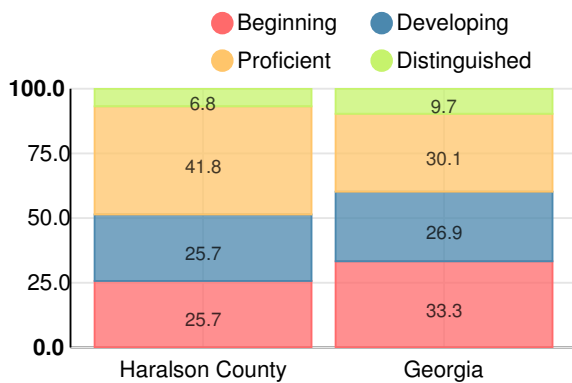

Social Studies

Percent of students scoring in each performance level on 2017 Georgia Milestones for elementary grades

Reading at or above the Grade Level Target (3rd Grade)

Percent of students in grade 3 achieving Lexile measure equal to or greater than 650

Reading at or above the Grade Level Target (5th Grade)

Percent of students in grade 5 achieving Lexile measure equal to or greater than 850

Middle School

English

Percent of students scoring in each performance level on 2017 Georgia Milestones for middle school grades

Mathematics

Percent of students scoring in each performance level on 2017 Georgia Milestones for middle school grades

Science

Percent of students scoring in each performance level on 2017 Georgia Milestones for middle school grades