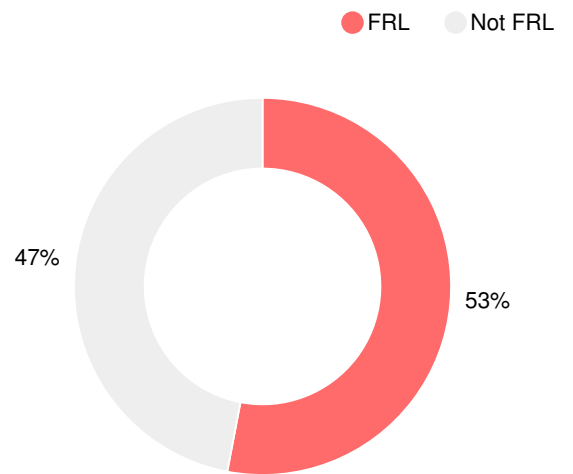

Free/Reduced-Price Lunch (FRL)