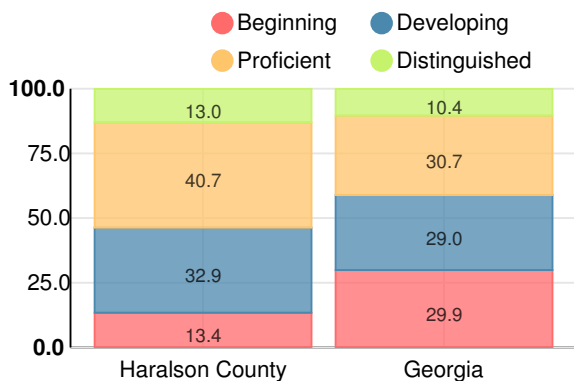

District Wide

C
76.8

Year	Haralson County
2017	C
2016	C
2015	C

Grade conversion	
A	90 - 100
B	80 - 89.9
C	70 - 79.9
D	60 - 69.9
F	0 - 59.9

CCRPI Single Score

Student Mobility Rate

17.7%

Financial Efficiency Star Rating

Per Pupil Expenditures

Race/Ethnicity

Free/Reduced-Price Lunch (FRL)

Students with Disability (SWD)

English Language Learners (ELL)

Elementary

English

Percent of students scoring in each performance level on 2017 Georgia Milestones for elementary grades

Mathematics

Percent of students scoring in each performance level on 2017 Georgia Milestones for elementary grades

Science

Percent of students scoring in each performance level on 2017 Georgia Milestones for elementary grades

Social Studies

Percent of students scoring in each performance level on 2017 Georgia Milestones for elementary grades

Reading at or above the Grade Level Target (3rd Grade)

Percent of students in grade 3 achieving Lexile measure equal to or greater than 650