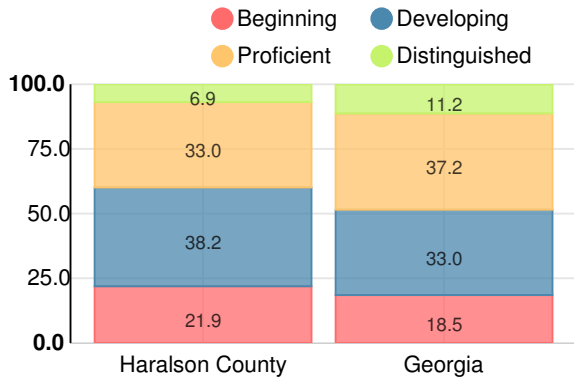

Mathematics

Percent of students scoring in each performance level on 2017 Georgia Milestones for middle school grades

Science

Percent of students scoring in each performance level on 2017 Georgia Milestones for middle school grades

Social Studies

Percent of students scoring in each performance level on 2017 Georgia Milestones for middle school grades

**Reading at or above the Grade Level Target
(8th Grade)**

Percent of students in grade 8 achieving Lexile measure greater than 1050

High School

American Literature & Composition

Percent of students scoring in each performance level on 2017 Georgia Milestones

Coordinate Algebra/Algebra I

Percent of students scoring in each performance level on 2017 Georgia Milestones